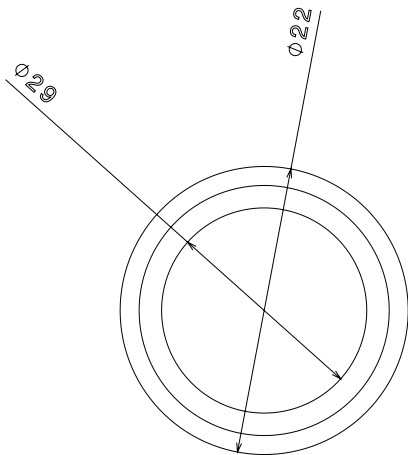

PRODUCT CODE: GS025
SUPER GROMMET

DESCRIPTION

25mm Open Super Grommet

FINISH

Black

MATERIAL

Rubber

PACKAGING

Packed in qty 100

ADDITIONAL NOTES

Isometric view

Top view

Side view