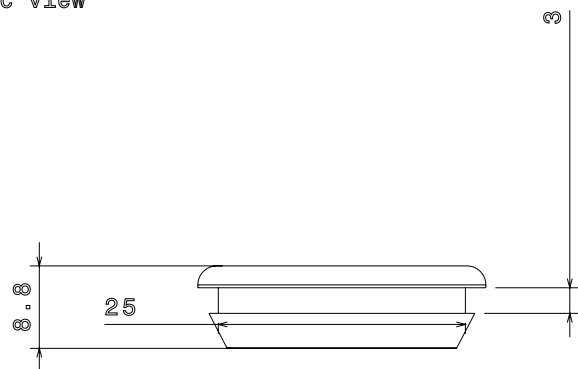

PRODUCT CODE: GS025
SUPER GROMMET

DESCRIPTION

25mm Open Super Grommet

FINISH

Black

MATERIAL

Rubber

PACKAGING

Packed in qty 100

ADDITIONAL NOTES

Isometric view

Top view

Side view